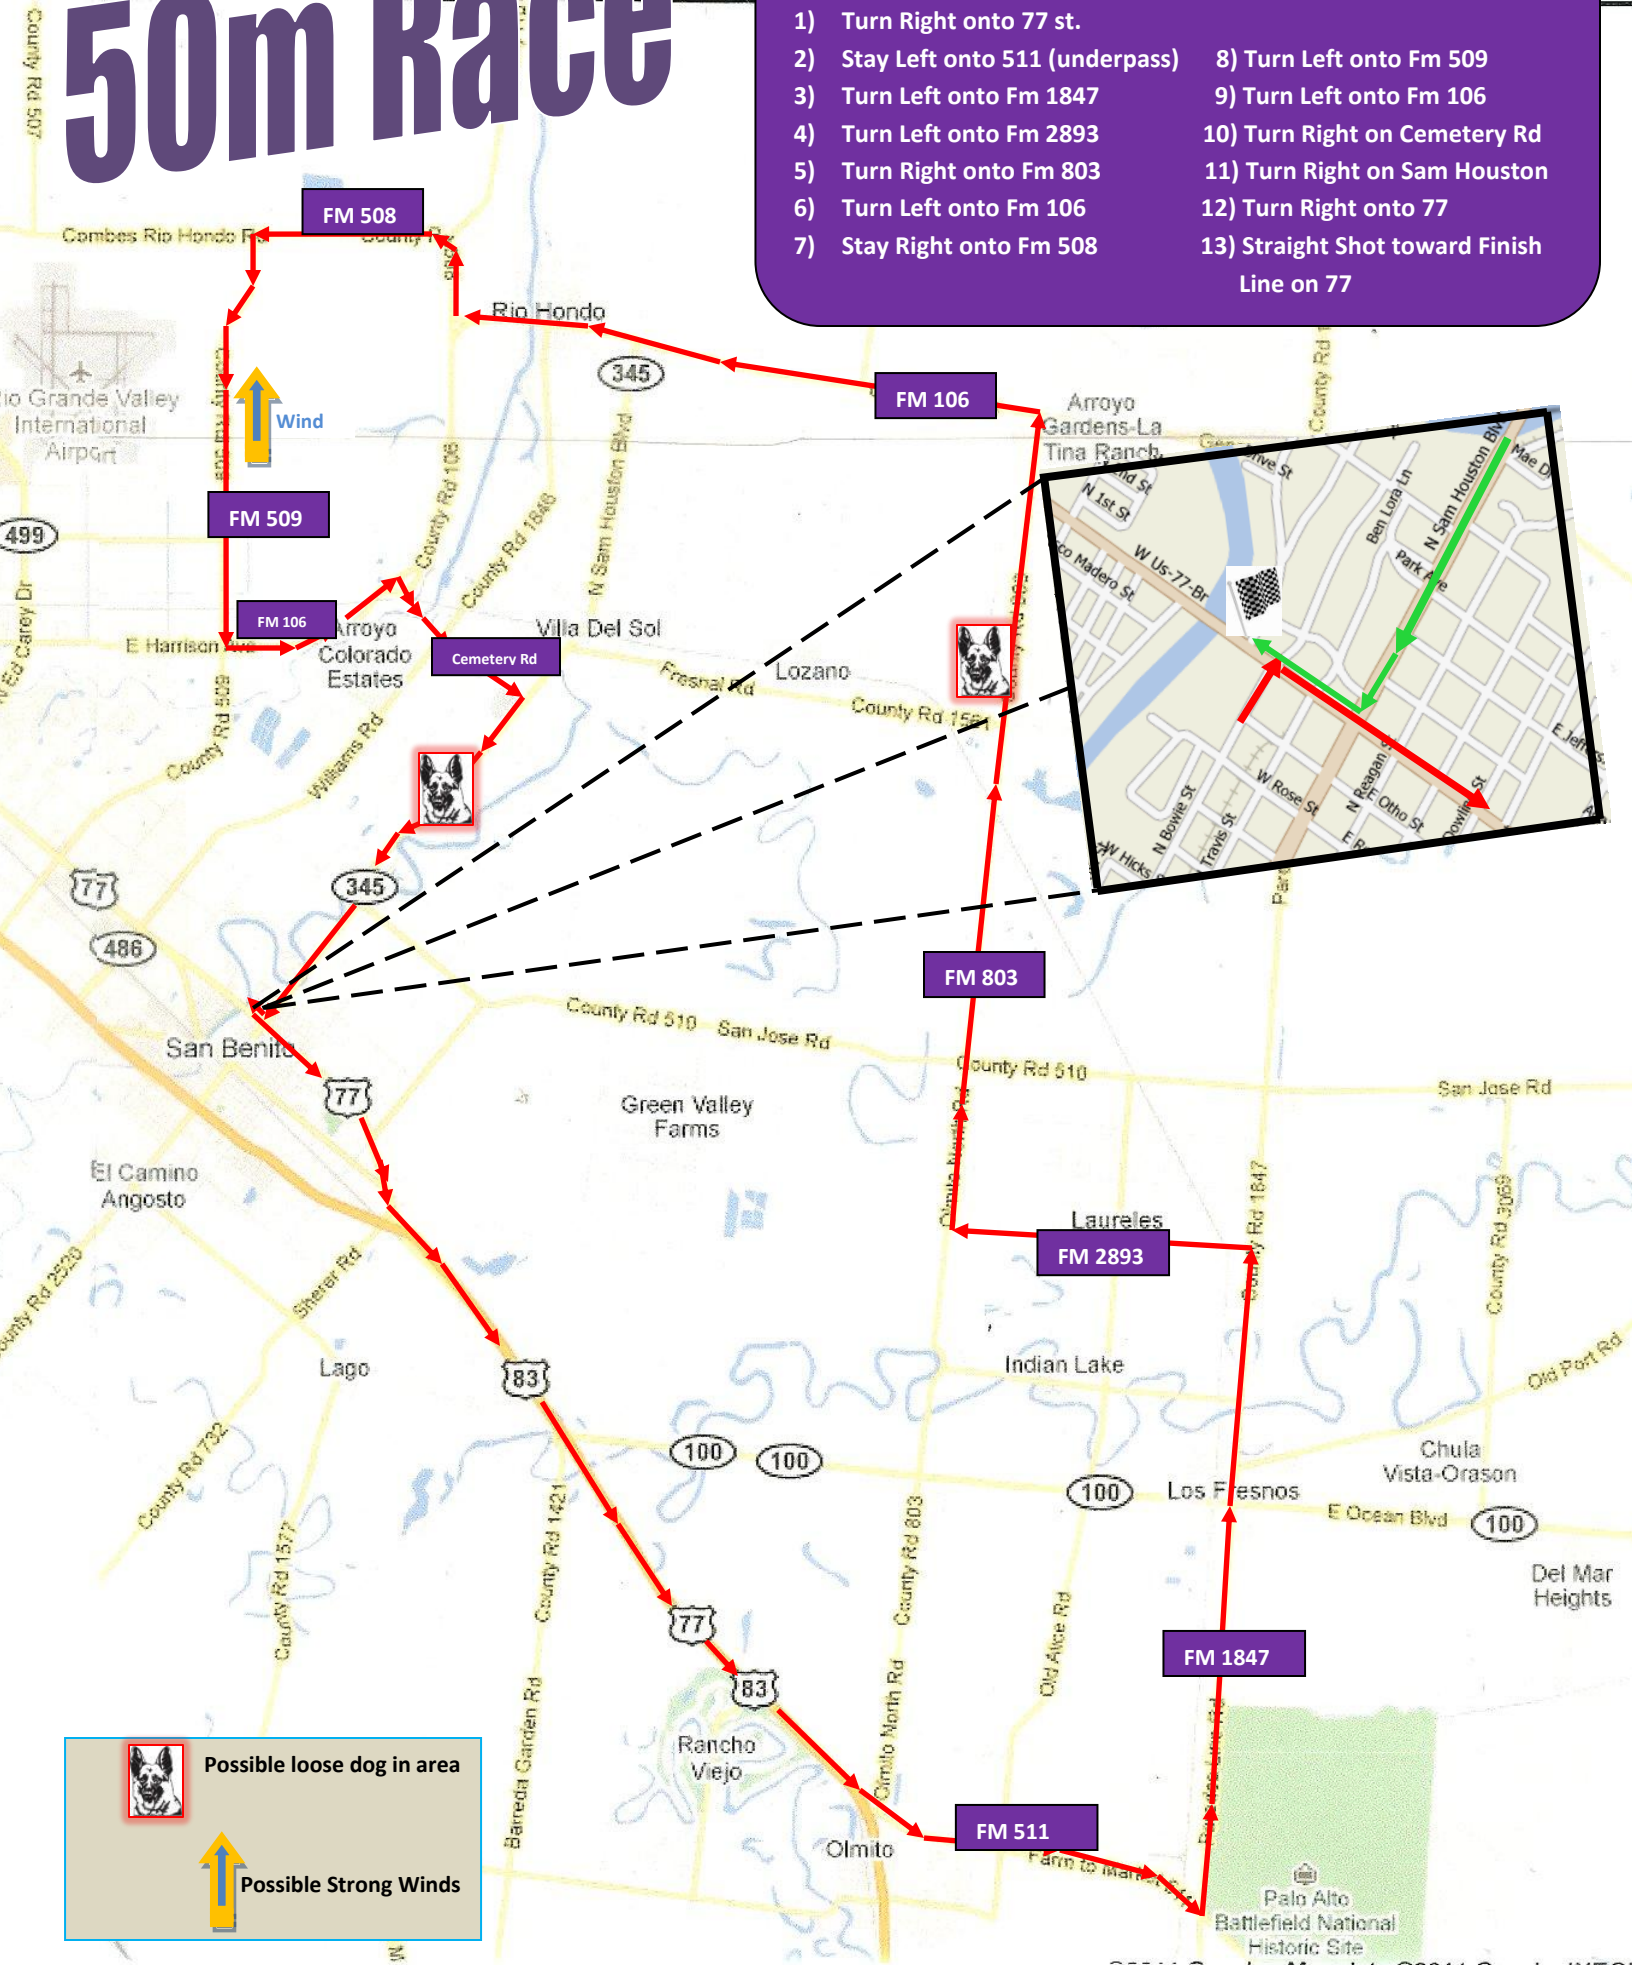

50m Race

Start: Bowie St (next to Heavin Park)

- 1) Turn Right onto 77 st.
- 2) Stay Left onto 511 (underpass)
- 3) Turn Left onto Fm 1847
- 4) Turn Left onto Fm 2893
- 5) Turn Right onto Fm 803
- 6) Turn Left onto Fm 106
- 7) Stay Right onto Fm 508
- 8) Turn Left onto Fm 509
- 9) Turn Left onto Fm 106
- 10) Turn Right on Cemetery Rd
- 11) Turn Right on Sam Houston
- 12) Turn Right onto 77
- 13) Straight Shot toward Finish Line on 77

Possible loose dog in area

Possible Strong Winds